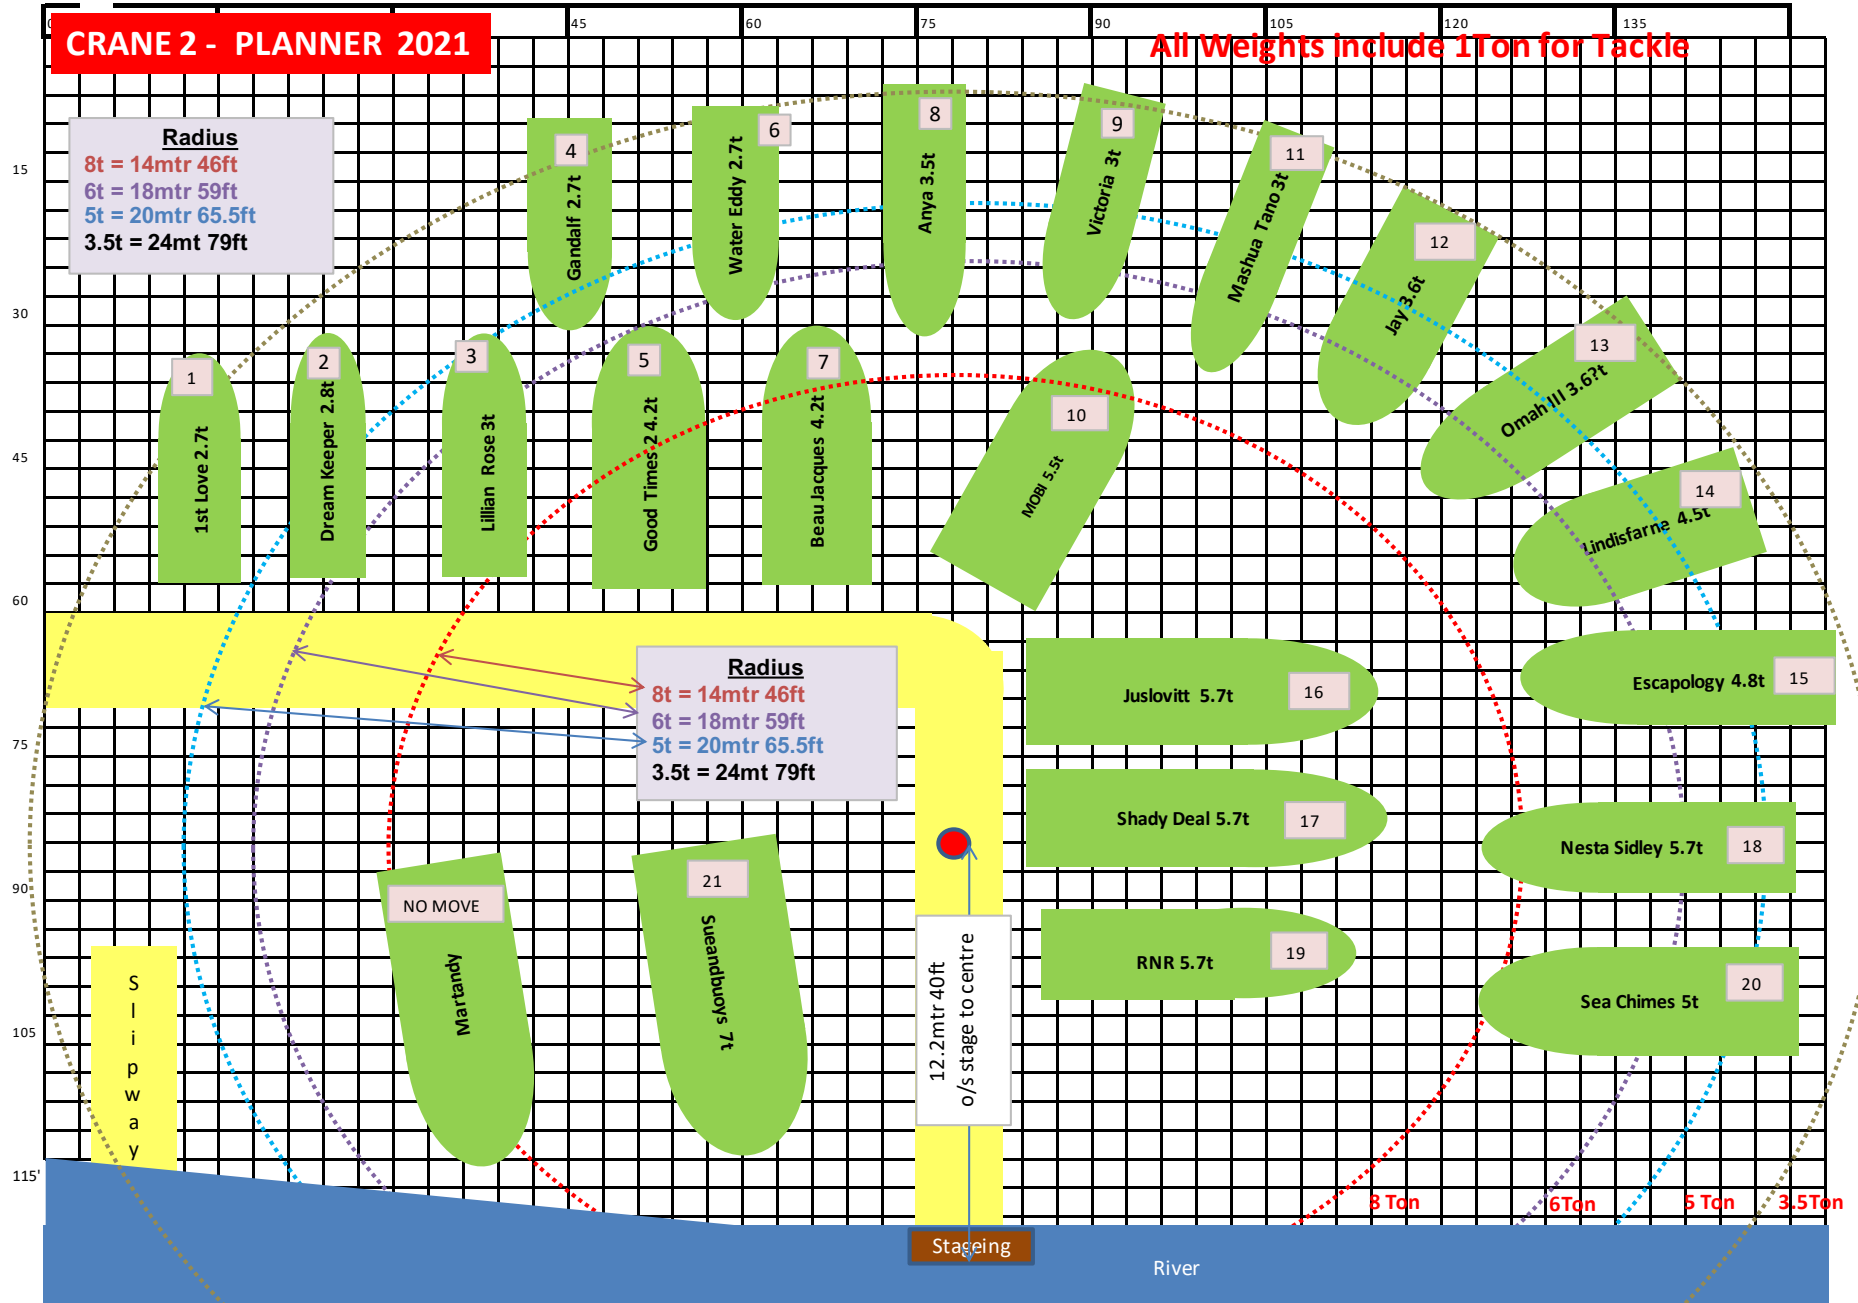

CRANE 2 - PLANNER 2021

All Weights include 1Ton for Tackle

CRANE 1 - PLANNER 2021

All Weights include 1Ton for Tackle